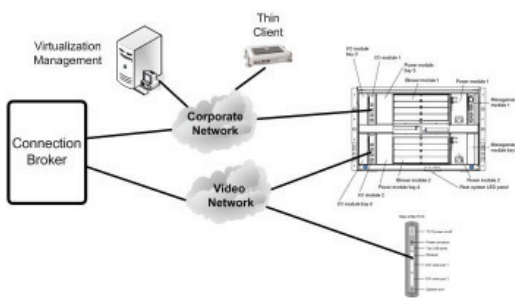

## Leostream IBM® BladeCenter® HC10-CP20 Support

### Leostream architecture for IBM HC10 / CP20

- The IBM HC10 Blade and CP20 workstation contain hardware-based video compression cards that communicate using
  - PC-over-IP for the HC10; or
  - RDP for the Windows desktop
- The Leostream Connection Broker manages the connection between the HC10 and the CP20s
- Leostream's dual NIC support provides separation of video traffic

The Leostream Connection Broker offers a flexible environment in which end users can share access to an IBM HC10 from any CP20, providing high-performance Windows Hosted Desktops while improving resource utilization. Functions such as Single Sign-On to an HC10 Windows session and USB pass through provide a seamless end-user experience while maintaining rigorous access control.

The Leostream Connection Broker software is also offered as a part of IBM's Virtual Client Solution (VCS), providing a complete solution for deploying Hosted Desktops on IBM Hardware. Leostream's Connection Broker is the recommended VCS connection broker, and is tightly integrated with all the components of this solution. With Leostream software, VCS can offer a complete Hosted Desktop virtualization solution, supporting heterogeneous deployments that can include virtual machines, physical machines (including IBM HC10 Workstation Blades), and Terminal Server sessions with a range of client devices, including thin clients, "fat" clients, and Web-based clients.